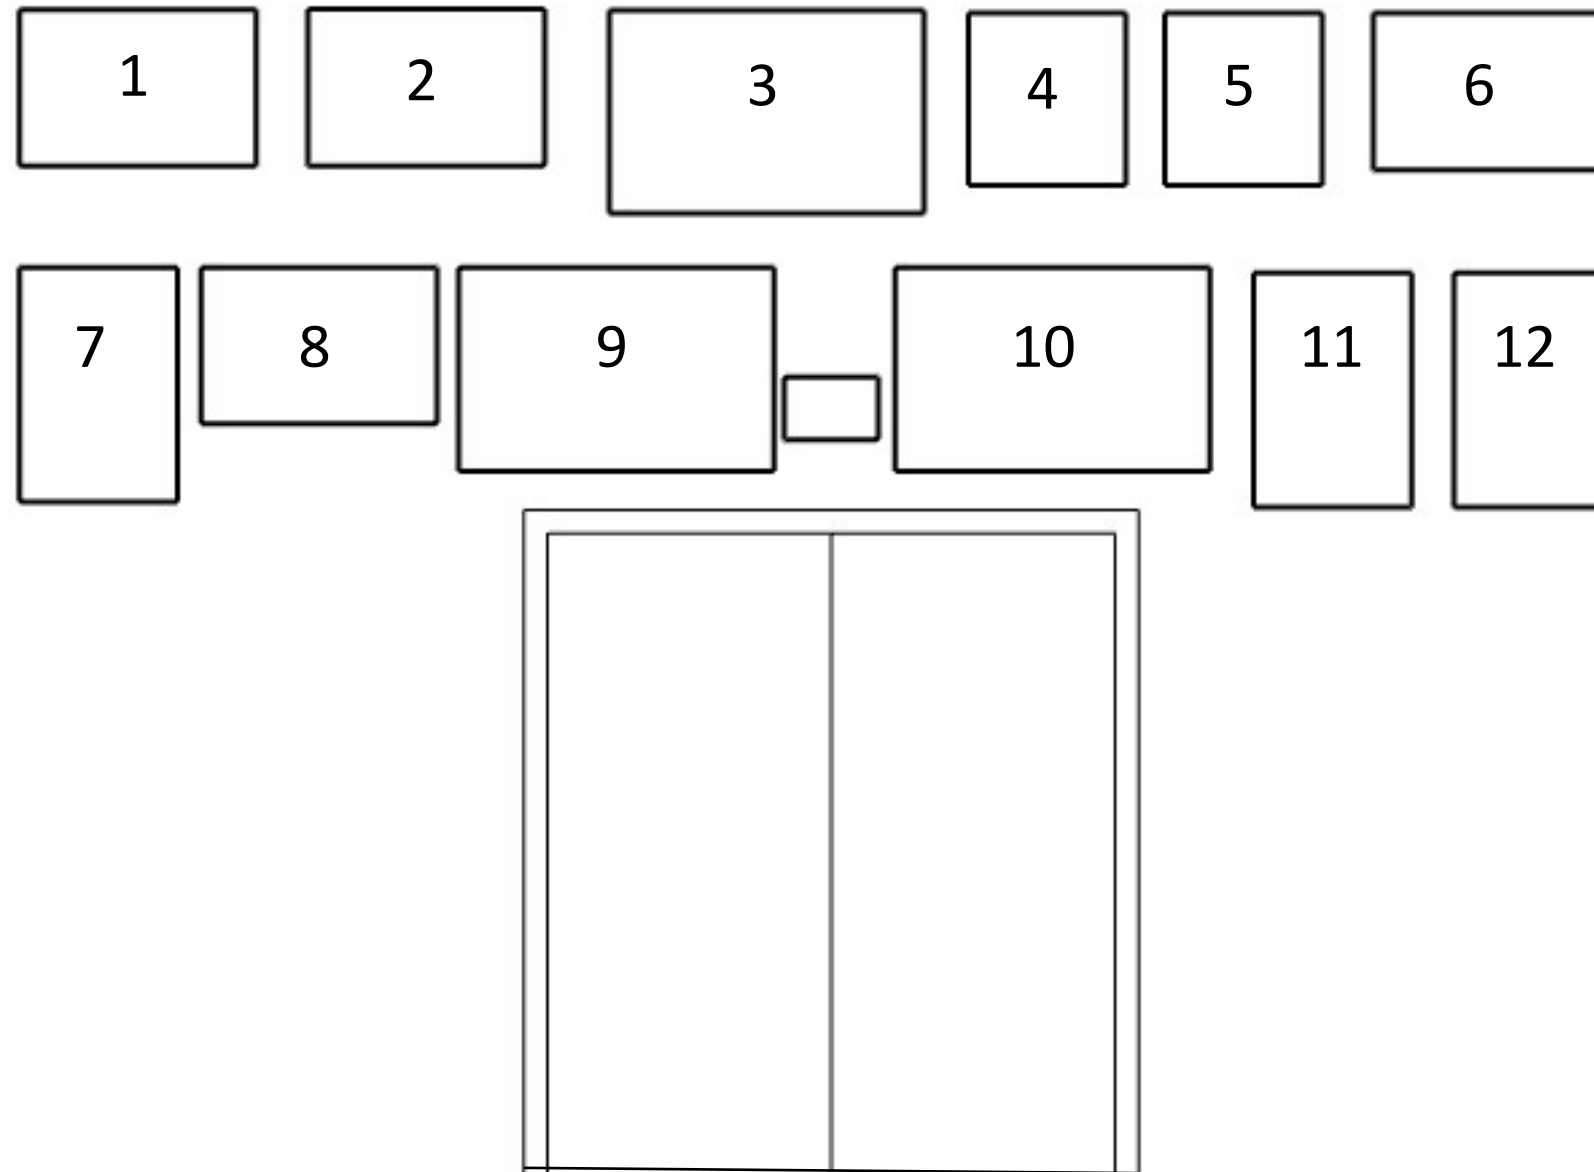

## East Wall Photos

#	Year	Show Name	#	Year	Show Name
1	2004	Fiddler on the Roof	7	1991	Blythe Spirit
2	1988	I am a Camera	8	2011	The Producers
3	2019	Drowsy Chaperone	9	2016	The Diary of Anne Frank
4	2019	Drowsy Chaperone	10	2016	The Full Monty
5	2018	Into the Woods	11	1998	Guys and Dolls
6	1998	Broadway Banned	12	1994	The Man Who Came to Dinner